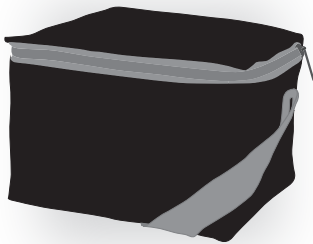

Your Ref:	Quantity:	Product Code: QB0011
Our Ref:	Version: 1	Product Colour: BLACK

PRINTING CONCERNS:

We stock this item in the following colours

**PANTONE REFERENCE(S)**
 Full colour transfer

ARTWORK SCALE 50%

TOP OF THE BAG

FRONT OF THE BAG

Product Image for visualisation
- colours may vary

The dashed line is to demonstrate print area and will not appear on your printed item

PLEASE NOTE:

- All colours including print and product are for visual purposes only and should not be regarded as the actual colour of the product and print.
- Some products may vary from batch to batch and may differ from previous orders.
- The colour and texture of a product can also have an effect on the final print colour.
- By approving this order we accept that you understand these terms.