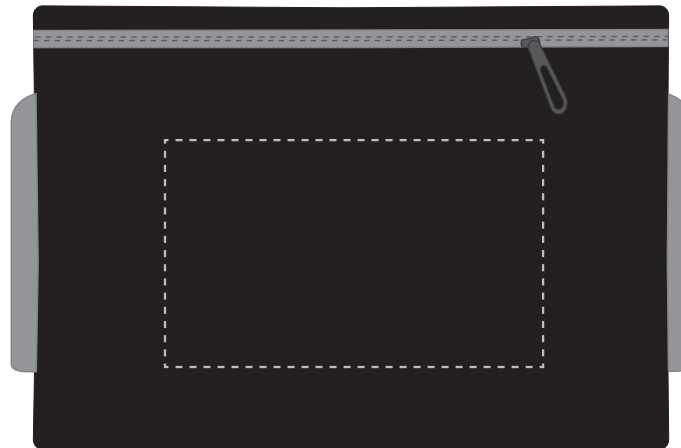

Your Ref:	Quantity:	Product Code: QB0011
Our Ref:	Version: 1	Product Colour: BLACK

PRINTING CONCERNS:

We stock this item in the following colours

**PANTONE REFERENCE(S)**
 Full colour transfer

ARTWORK SCALE 50%

TOP OF THE BAG

FRONT OF THE BAG

Product Image for visualisation
- colours may vary

The dashed line is to demonstrate print area and will not appear on your printed item

PLEASE NOTE:

- All colours including print and product are for visual purposes only and should not be regarded as the actual colour of the product and print.
- Some products may vary from batch to batch and may differ from previous orders.
- The colour and texture of a product can also have an effect on the final print colour.
- By approving this order we accept that you understand these terms.