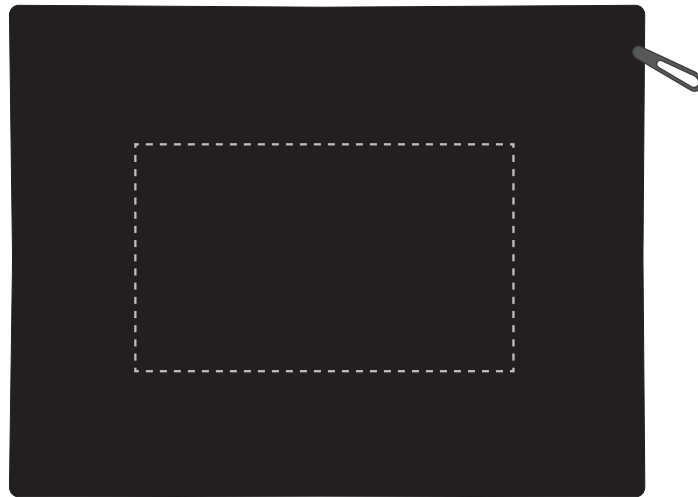

Your Ref:	Quantity:	Product Code: QB0011
Our Ref:	Version: 1	Product Colour: BLACK

PRINTING CONCERNS:

We stock this item in the following colours

**PANTONE REFERENCE(S)**
 Full colour transfer

ARTWORK SCALE 50%

TOP OF THE BAG

FRONT OF THE BAG

Product Image for visualisation
- colours may vary

The dashed line is to demonstrate print area and will not appear on your printed item

PLEASE NOTE:

- All colours including print and product are for visual purposes only and should not be regarded as the actual colour of the product and print.
- Some products may vary from batch to batch and may differ from previous orders.
- The colour and texture of a product can also have an effect on the final print colour.
- By approving this order we accept that you understand these terms.